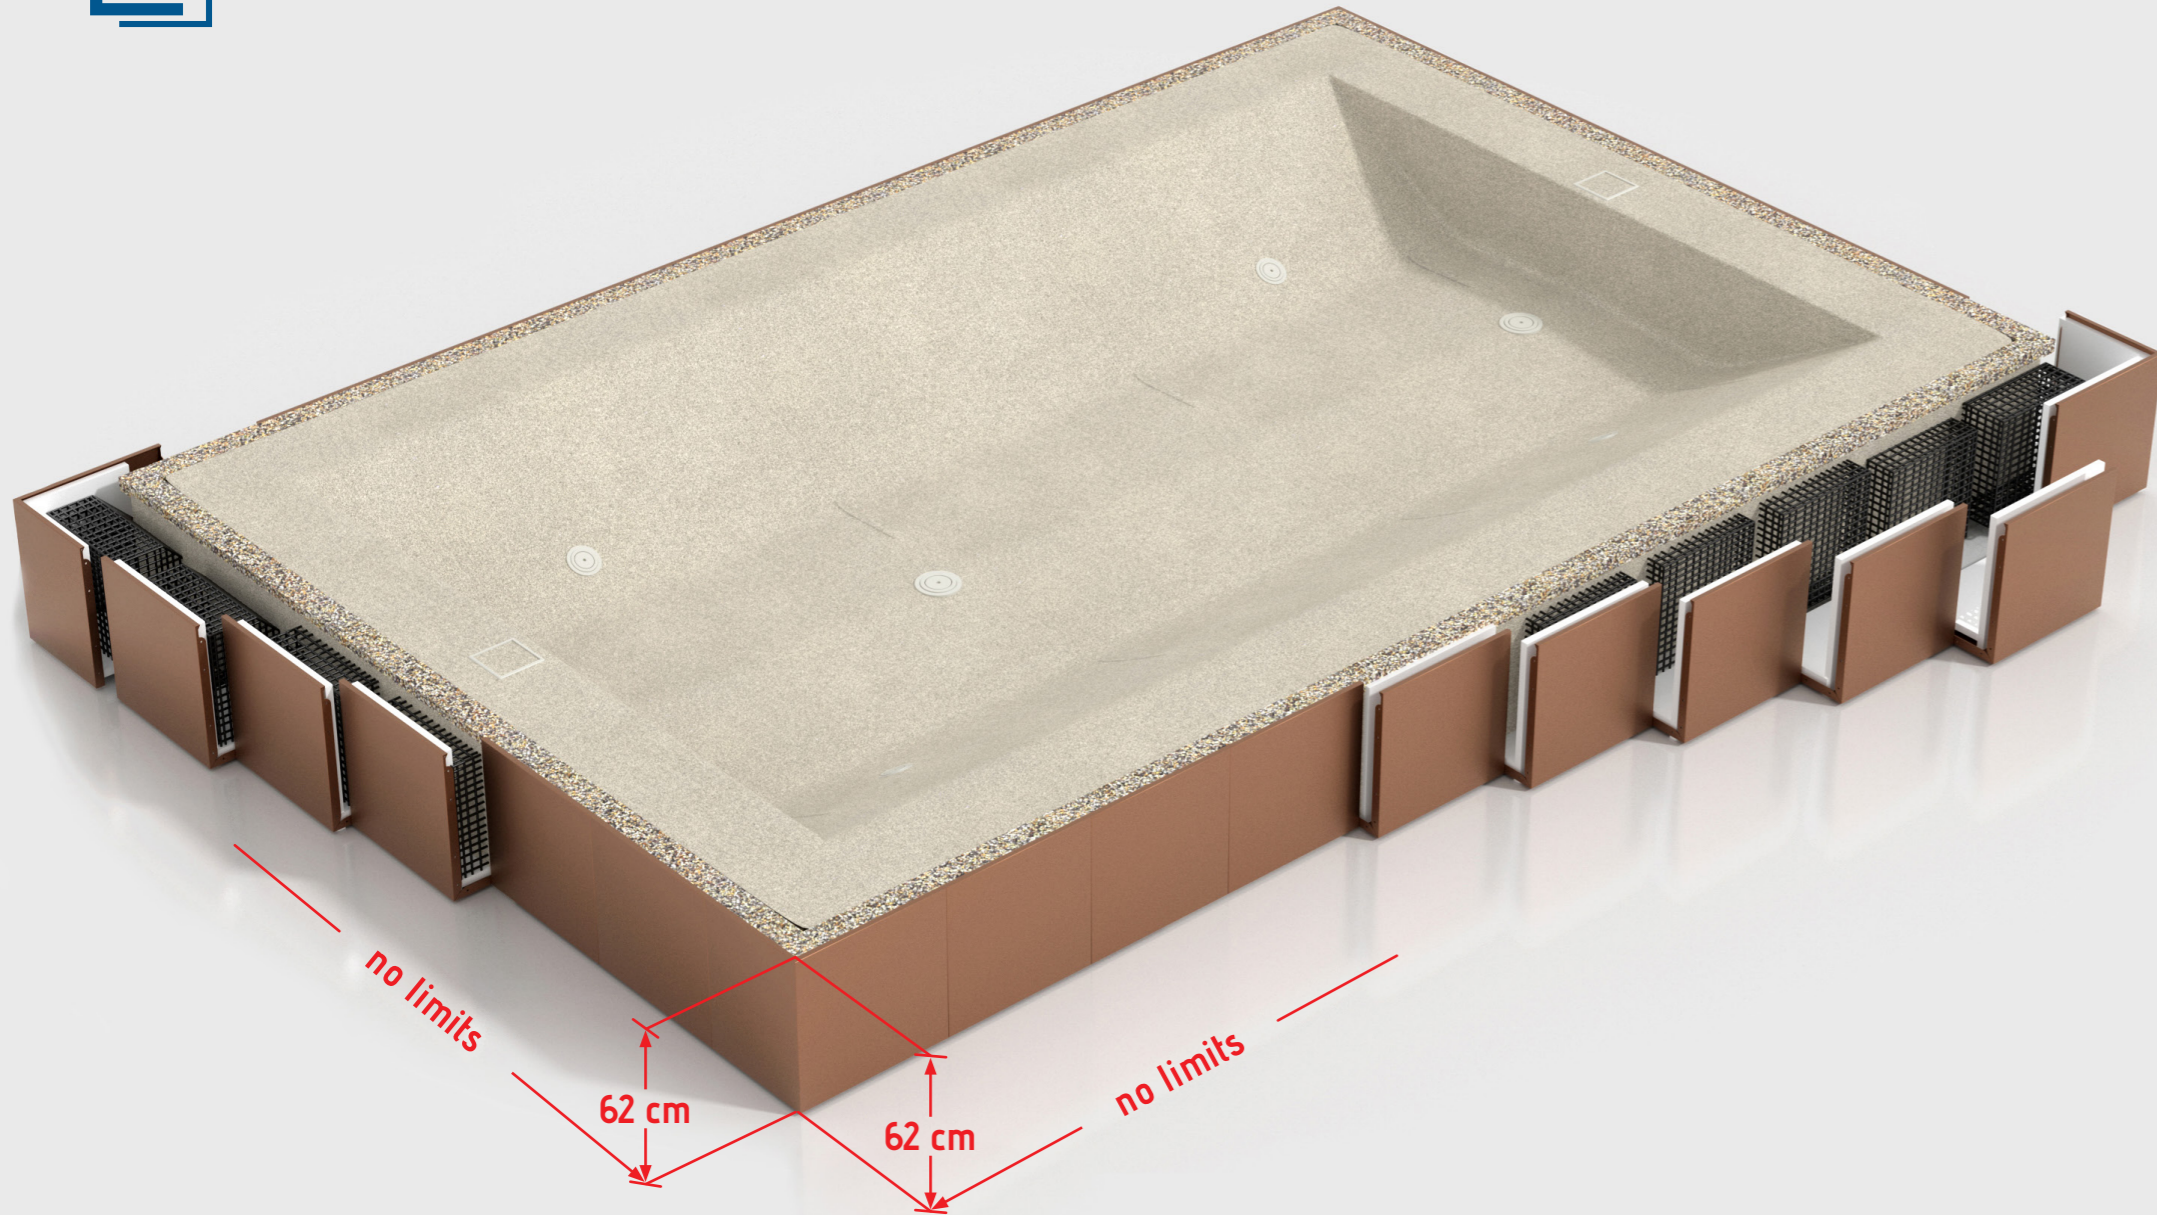

ICONIA

the tiny pool

 **ICONIA**

BALANCE OF SHAPE AND MATERIALS

BETWEEN ART AND NATURE

Iconia is a decorative object that comes from a long experience in the swimming pool sector. Several thousands of installations have allowed us to create an icon of design and wellness able to embellish any environment.

Coating

Low environmental impact technology, extraordinary for waterproofing quality and structural performance.

TECHNOLOGY & NATURE

Geometrical decorative features

Design and shapes blended with natural materials. A perimeter structure in corten coloured galvanized steel respects the proportion of volumes. The perimeter overflow can become a seat on which the water disappears into a perimetric compensation tank.

Design overall features

Iconia is designed to fit any space without ever being intrusive. It is possible to apply to external surfaces the same coating of the tiny pool. The inside of the pool is lined with quartzite of several colors and it is enhanced by the reflections of water.

FULL CUSTOMIZATION

The internal morphology is customized according to the size of the pool and to the client's requests. The Iconia maximum height of 62 cm avoids the vertical volumetric clutter always unpleasant in a home environment. The chaise longue seat offers great comfort to all swimmers.