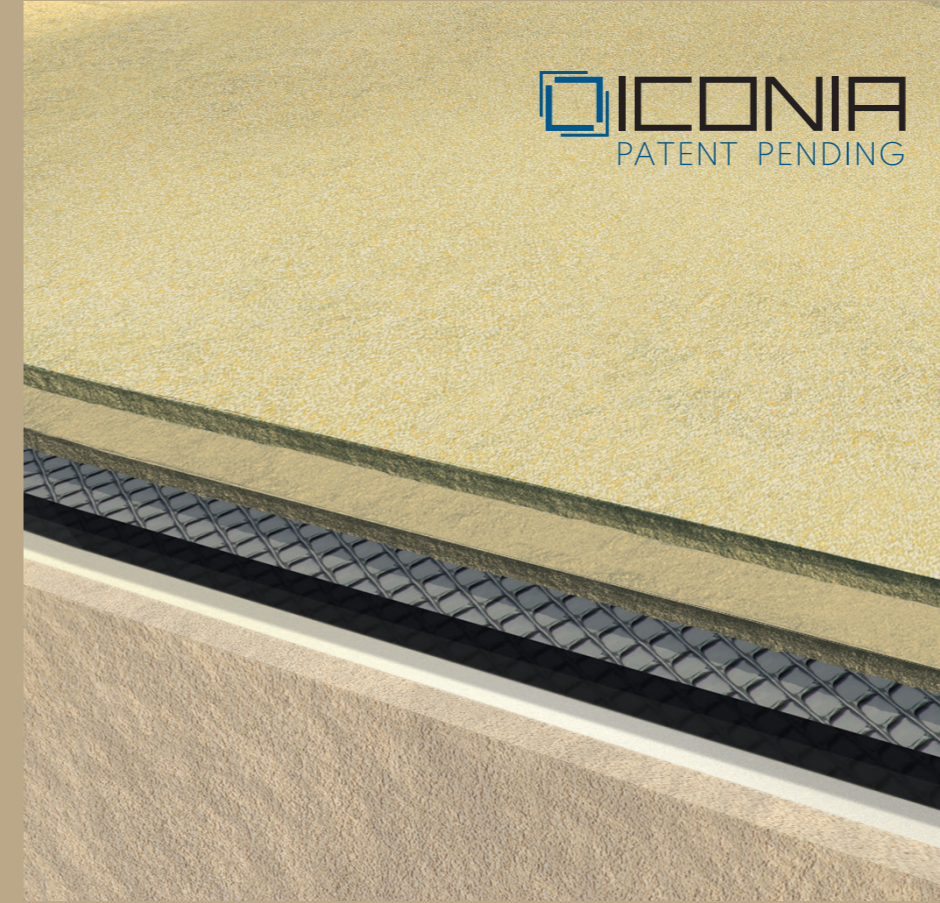

ICONIA

the tiny pool

 **ICONIA**

BALANCE OF SHAPE AND MATERIALS

BETWEEN ART AND NATURE

Iconia is a decorative object that comes from a long experience in the swimming pool sector. Several thousands of installations have allowed us to create an icon of design and wellness able to embellish any environment.

Coating

Low environmental impact technology, extraordinary for waterproofing quality and structural performance.

TECHNOLOGY & NATURE

Geometrical decorative features

Design and shapes blended with natural materials. A perimeter structure in corten coloured galvanized steel respects the proportion of volumes. The perimeter overflow can become a seat on which the water disappears into a perimetric compensation tank.

TAILORED FOR ANY REQUEST

No space limit

Iconia's modular technology frees you from the space limitations of traditional pools. Iconia is built on site and there is no limitation to bring the material on site.

Design overall features

Iconia is designed to fit any space without ever being intrusive. It is possible to apply to external surfaces the same coating of the tiny pool. The inside of the pool is lined with quartzite of several colors and it is enhanced by the reflections of water.