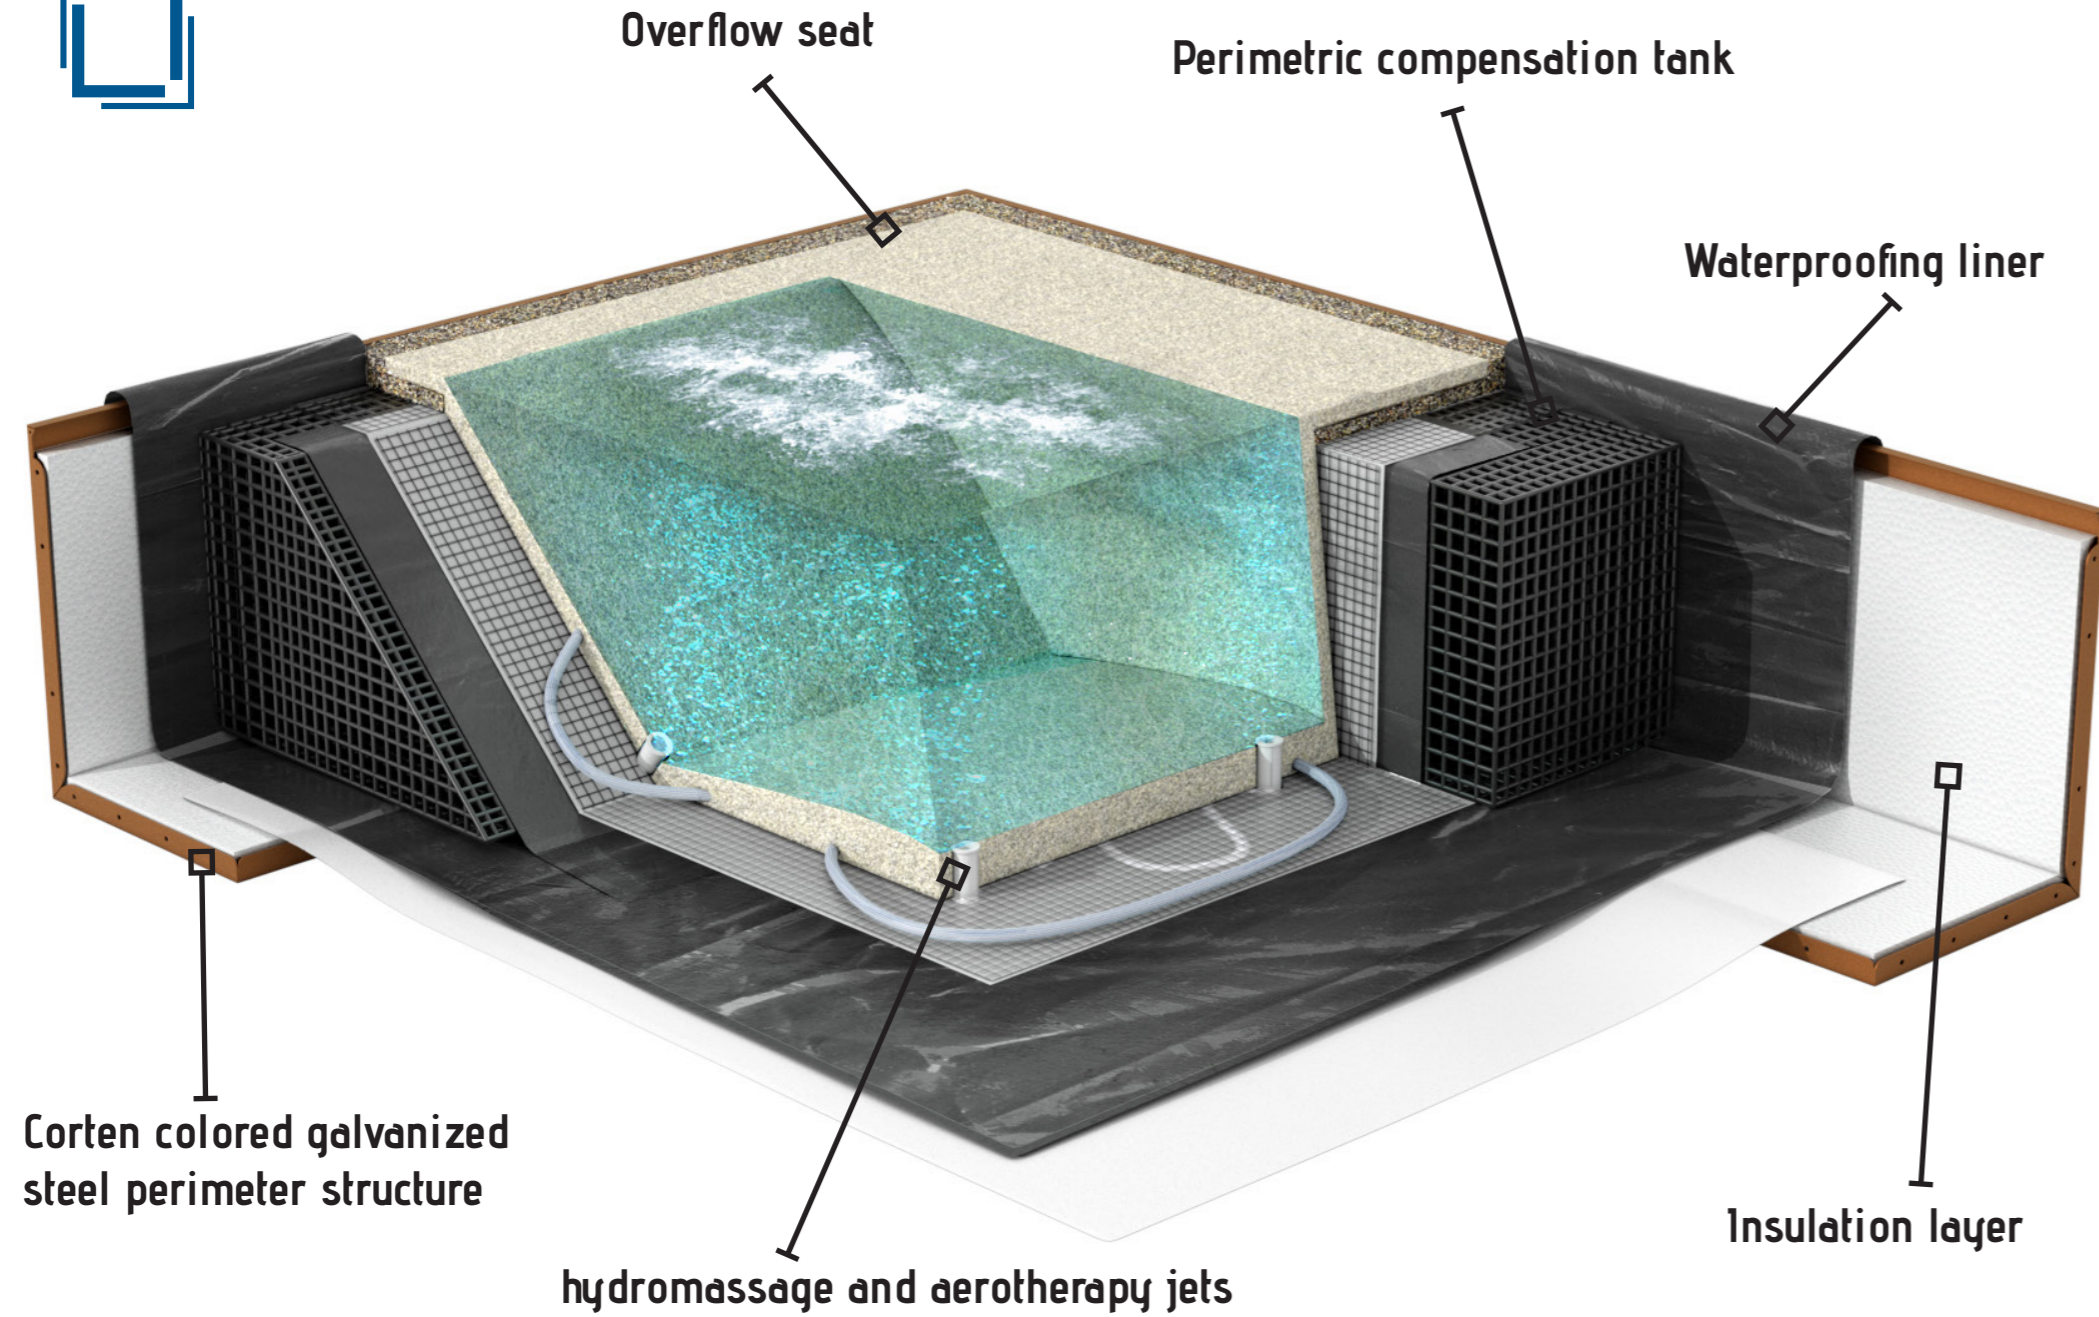

ICONIA

the tiny pool

 **ICONIA**

BALANCE OF SHAPE AND MATERIALS

BETWEEN ART AND NATURE

Iconia is a decorative object that comes from a long experience in the swimming pool sector. Several thousands of installations have allowed us to create an icon of design and wellness able to embellish any environment.

Coating

Low environmental impact technology, extraordinary for waterproofing quality and structural performance.

TECHNOLOGY & NATURE

Geometrical decorative features

Design and shapes blended with natural materials. A perimeter structure in corten coloured galvanized steel respects the proportion of volumes. The perimeter overflow can become a seat on which the water disappears into a perimetric compensation tank.

Antibacterial surface

The natural stone is treated with anti-bacterial technology to ensure maximum safety. The filtration system ensures that the water is always crystal clear.

MYLAGO GOLD

A blend of different quartz grain sizes mixed to recreate the reflections of exotic seas.

Design overall features

Iconia is designed to fit any space without ever being intrusive. It is possible to apply to external surfaces the same coating of the tiny pool. The inside of the pool is lined with quartzite of several colors and it is enhanced by the reflections of water.