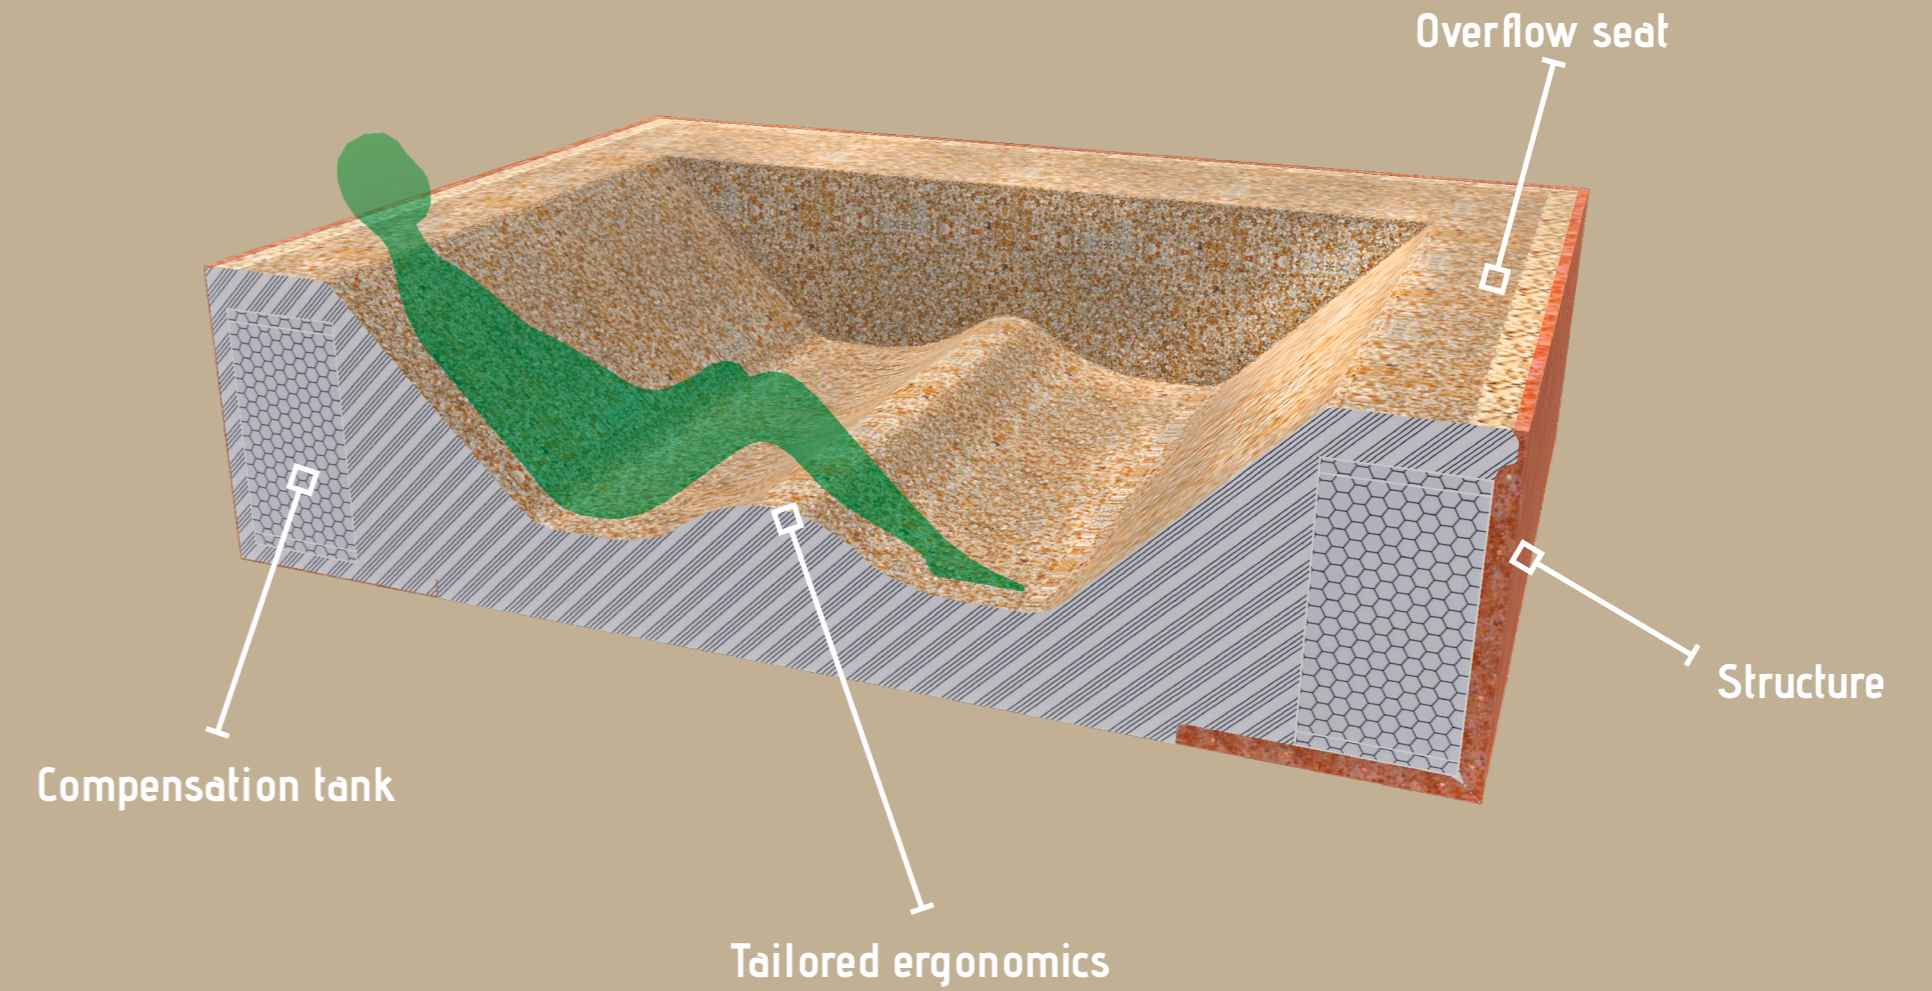

Antibacterial surface

The natural stone is treated with anti-bacterial technology to ensure maximum safety. The filtration system ensures that the water is always crystal clear.

MYLAGO GOLD

A blend of different quartz grain sizes mixed to recreate the reflections of exotic seas.

Botticino

Perimetral inserts with Botticino pebble.

MYLAGO CLASSIC

A blend of different quartz grain sizes mixed to recreate turquoise water reflections.

Ticino

Perimetral inserts with Ticino pebble.

PERFECT BLENDING WITH ENVIRONMENT

Design overall features

Iconia is designed to fit any space without ever being intrusive. It is possible to apply to external surfaces the same coating of the tiny pool. The inside of the pool is lined with quartzite of several colors and it is enhanced by the reflections of water.

FULL CUSTOMIZATION

The internal morphology is customized according to the size of the pool and to the client's requests. The Iconia maximum height of 62 cm avoids the vertical volumetric clutter always unpleasant in a home environment. The chaise longue seat offers great comfort to all swimmers.